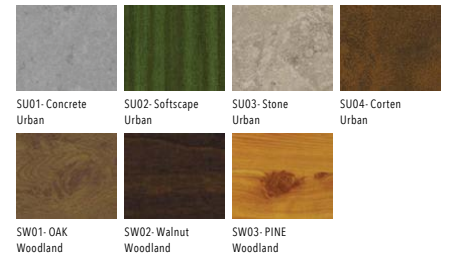

Light symbol

N M W VW

Product colour

01- Black (RAL 9011) 02- Dark Grey (RAL 7043) 03- White (RAL 9003) 05- Matt Silver (RAL 9006)

06- Bronze (RAL 6014)

Special finishes upon request

SU01- Concrete Urban SU02- Softscape Urban SU03- Stone Urban SU04- Corten Urban

SW01- OAK Woodland SW02- Walnut Woodland SW03- PINE Woodland

Technical information

Light source	1 COB
Light source type	COB
Dimming type	DALI, On/Off
Material	Aluminium
Weight	5.5 kg
Operating temperature	-20°C to 40°C