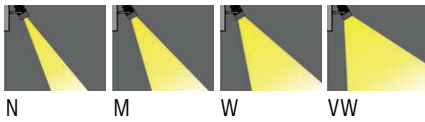

Product description

Large

Luminaire structure

- Die-cast aluminium housing
- Pre-treated before powder coating ensuring high corrosion resistance
- Single cable entry, through wiring upon request
- One IP68 connector supplied with 0.2 m of 3x1.0 sqmm outdoor cable for OD-50131
- Stainless steel fasteners in grade 304 with zinc flake coating (ZFC)
- Durable silicone rubber gasket
- High-efficiency optical reflector
- Clear toughened glass
- Integral control gear
- Arm mounting installation

Light symbol

N M W VW

Product colour

01- Black (RAL 9011) 02- Dark Grey (RAL 7043) 03- White (RAL 9003) 05- Matt Silver (RAL 9006)

06- Bronze (RAL 6014)

Special finishes upon request

SU01- Concrete Urban SU02- Softscape Urban SU03- Stone Urban SU04- Corten Urban

Optic	N [21°], M [33°], W [48°], VW [70°]
-------	-------------------------------------

ODESSA 11 (OD-50131)

Product variants

HOW TO SPECIFY

LIGA	-	OD-50131	-	900	-	M	-	8030	-	ND	-	01
		MODEL		OUTPUT		DISTRIBUTION		CRI/CCT		DIMMING		COLOUR FINISH
		OD-50131		900 70W		N		8030		ND		01 BLACK
						M		8040		DALI		02 DARK GREY
						W						03 WHITE
						WW						05 MATT SILVER
												06 BRONZE
												S - SPECIAL FINISH