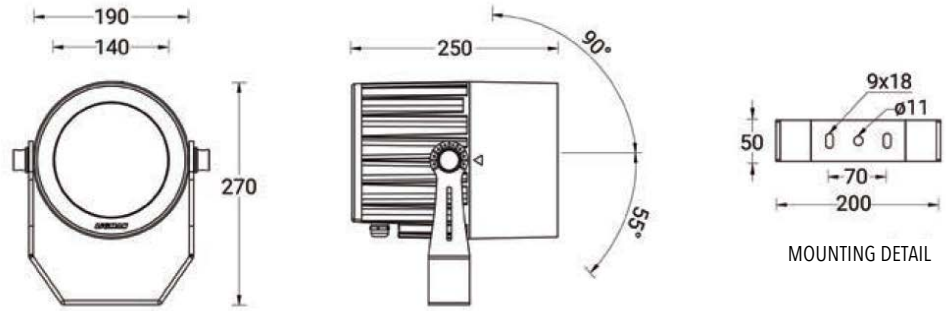

Product description

Large

Luminaire structure

- Die-cast aluminium housing
- Pre-treated before powder coating ensuring high corrosion resistance
- Single cable entry, through wiring upon request
- One IP68 connector supplied with 0.2 m of 3x1.0 sqmm outdoor cable for OD-50131
- Stainless steel fasteners in grade 304 with zinc flake coating (ZFC)
- Durable silicone rubber gasket
- High-efficiency optical reflector
- Clear toughened glass
- Integral control gear
- Arm mounting installation

Optic	N [21°], M [33°], W [48°], VW [70°]
-------	-------------------------------------

ODESSA 11 (OD-50131)

Product variants

HOW TO SPECIFY

LIGA	-	OD-50131	-	900	-	M	-	8030	-	ND	-	01
		MODEL		OUTPUT		DISTRIBUTION		CRI/CCT		DIMMING		COLOUR FINISH
		OD-50131		900 70W		N		8030		ND		01 BLACK
						M		8040		DALI		02 DARK GREY
						W						03 WHITE
						WW						05 MATT SILVER
												06 BRONZE
												S - SPECIAL FINISH