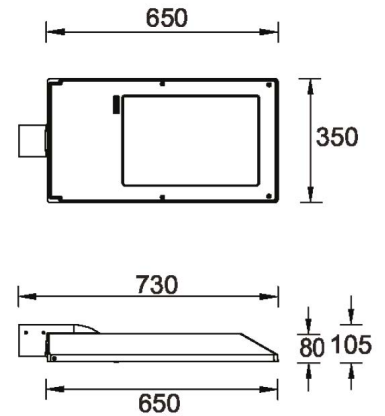

STEAMER 2 (SE-90012)

Product variants

HOW TO SPECIFY

LIGA - SE-90012 - 1400 - LA01 - 8030 - ND - 01

MODEL	OUTPUT	DISTRIBUTION	CRI/CCT	DIMMING	COLOUR FINISH
SE-90012	1400 209W	EW	8030	ND	01 BLACK
		M	8040	DALI	02 DARK GREY
		ME			03 WHITE
		T2			05 MATT SILVER
		T3			06 BRONZE
		T4			S - SPECIAL FINISH
		W			
		LA01			

Accessories

Double arm mount
LIGA-A91560

Single arm mount
LIGA-A91060