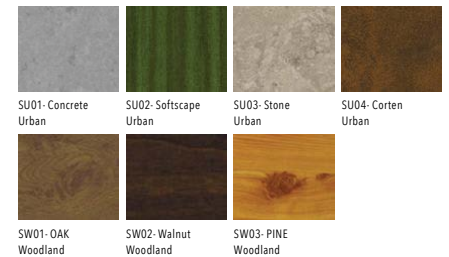

Special finishes upon request

Technical information

Light source	18 LED
Light source type	LED
Dimming type	DALI, On/Off
Material	Aluminium
Weight	3.6 kg
Operating temperature	-20°C to 40°C

Luminaire	
Power	28 W
Lumen	1943 - 2847 lm
Efficacy	59 - 86 lm/W
CCT / CRI	3000K CRI80, 4000K CRI80
Drive current	500 mA
Driver option	Integral control gear
Driver	Constant current (CC)
Input voltage	220-240 V 50/60 Hz

Optic	E [18° x 35°], M [24°], N [14°], VN [12°], W [44°]
Bug	B0-U5-G0
ULR	100%
ULOR	100%
MacAdam Ellipse	3 SDCM
Lifetime L90B10 (hrs)	120,000
Lifetime L80B10 (hrs)	120,000
Lifetime L80B50 (hrs)	120,000