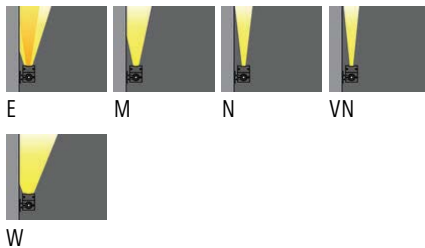

LIGHTALK 6 (LA-30001)

Product description

With driver - Constant current (CC) 500 mA
- 610 mm - Class I

Luminaire structure

- Die-cast aluminium end-caps
- Extruded aluminium housing and sheet aluminium front frame
- Pre-treated before powder coating ensuring high corrosion resistance
- Single cable entry, through wiring upon request
- One IP68 connector supplied with 0.2 m of 3x1.0 sqmm outdoor cable for LA-30001
- Stainless steel fasteners in grade 304 with zinc flake coating (ZFC)
- Durable silicone rubber gasket
- Clear toughened glass
- Integral control gear

Light symbol

Product colour

Special finishes upon request

Technical information

Light source	18 LED
Light source type	LED
Dimming type	DALI, On/Off
Material	Aluminium
Weight	3.6 kg
Operating temperature	-20°C to 40°C