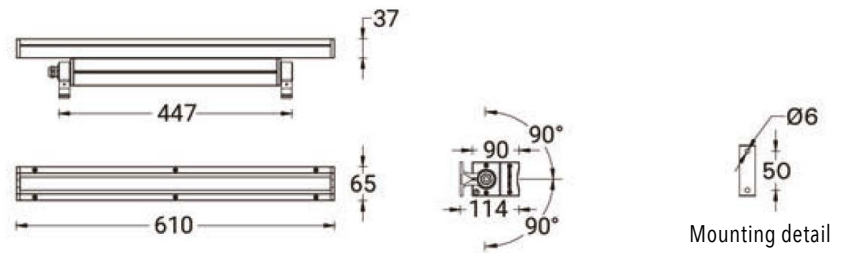

LIGHTALK 6 (LA-30001)

Product variants

HOW TO SPECIFY

LIGA	-	LA-30001	-	500	-	T2	-	8030	-	ND	-	01
MODEL	OUTPUT	DISTRIBUTION	CRI/CCT	DIMMING	COLOUR FINISH							
LA-30001	500 28W	E	8030	ND	01 BLACK							
		M	8040	DALI	02 DARK GREY							
		N			03 WHITE							
		VN			05 MATT SILVER							
		W			06 BRONZE							
					S - SPECIAL FINISH							

Accessories