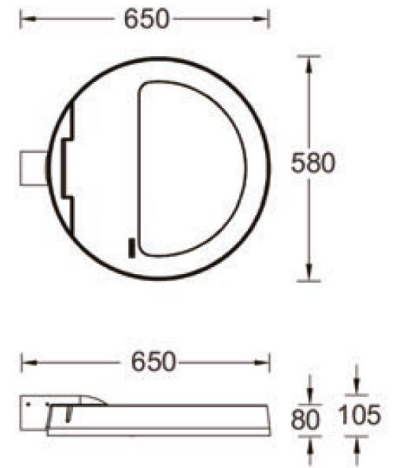

STEAMER 12 (SE-90032)

Product variants

HOW TO SPECIFY

LIGA - SE-90032 - 1400 - LA01 - 8030 - ND - 01

MODEL	OUTPUT	DISTRIBUTION	CRI/CCT	DIMMING	COLOUR FINISH
SE-90032	1400 209W	EW	8030	ND	01 BLACK
		M	8040	DALI	02 DARK GREY
		ME			03 WHITE
		T2			05 MATT SILVER
		T3			06 BRONZE
		T4			S - SPECIAL FINISH
		W			
		LA01			

Accessories

Double arm mount
LIGA-A91560

Single arm mount
LIGA-A91060