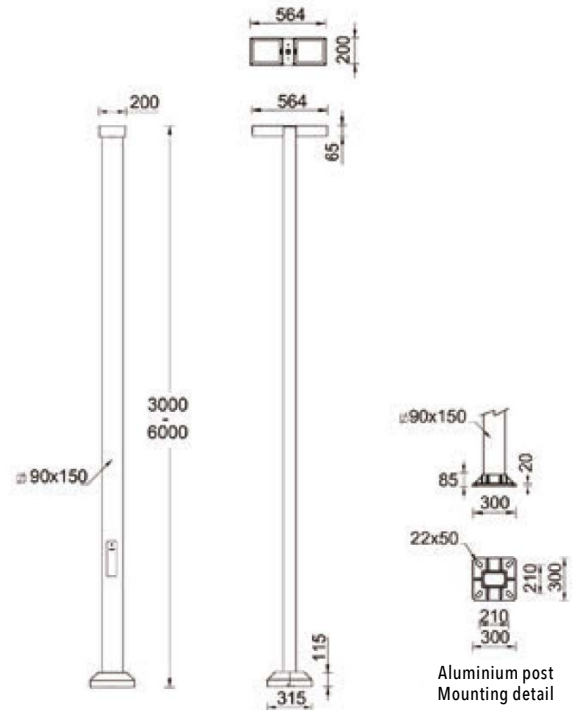

LIGHT LINEAR PT 9 (LI-21251)

Product variants

HOW TO SPECIFY

MODEL	OUTPUT	DISTRIBUTION	CRI/CCT	DIMMING	COLOUR FINISH
LI-21251	700 56W	T2	8030	ND	01 BLACK
		T3	8040	DALI	02 DARK GREY
		T4			03 WHITE
		LA01			05 MATT SILVER
					06 BRONZE
					S - SPECIAL FINISH

Accessories

3 m - Square, straight aluminium pole for LIGHT LINEAR PT - 2 sides
LIGA-APC230090-PT9-LI-21251

4 m - Square, straight aluminium pole for LIGHT LINEAR PT - 2 sides
LIGA-APC240090-PT9-LI-21251

5 m - Square, straight aluminium pole for LIGHT LINEAR PT - 2 sides
LIGA-APC250090-PT9-LI-21251

6 m - Square, straight aluminium pole for LIGHT LINEAR PT - 2 sides
LIGA-APC260090-PT9-LI-21251

Internal cable support for pole 3 m
LIGA-A23991

Internal cable support for pole 4 m
LIGA-A24091

Internal cable support for pole 5 m
LIGA-A24191

Internal cable support for pole 6 m
LIGA-A24291