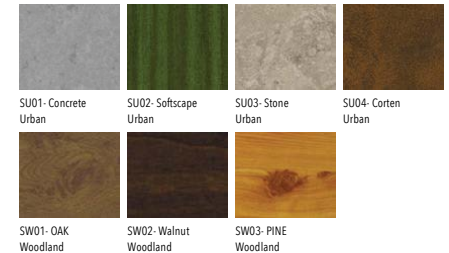

Special finishes upon request

Technical information

Light source	1 COB
Light source type	COB
Dimming type	On/Off
Material	Aluminium
Weight	12 kg
Operating temperature	-20°C to 40°C

Luminaire	
Power	7 W
Lumen	192 - 200 lm
Efficacy	27 - 29 lm/W
CCT / CRI	3000K CRI80, 4000K CRI80
Drive current	250 mA
Driver option	Integral control gear
Driver	Constant current (CC)
Input voltage	220-240 V 50/60 Hz

Optic	G [34°]