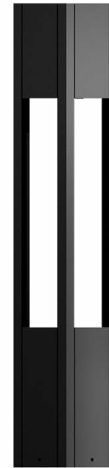

**VANCOUVER 31 (VA-10101)**

**Product description**

120x120 mm - 600 mm - No decorative pattern

**Luminaire structure**

- Die-cast aluminium housing and frame
- Extruded aluminium column
- Pre-treated before powder coating ensuring high corrosion resistance
- Single cable entry
- One IP68 connector supplied with 0.2 m of 3x1.0 sqmm outdoor cable
- Stainless steel fasteners in grade 304 with zinc flake coating (ZFC)
- Durable silicone rubber gasket
- High-efficiency optical reflector
- Clear toughened glass
- Integral control gear

**Light symbol**

G

**Product colour**

**Special finishes upon request**

**Technical information**

Light source	1 COB
Light source type	COB
Dimming type	On/Off
Material	Aluminium
Weight	12 kg
Operating temperature	-20°C to 40°C

<b>Luminaire</b>	
Power	7 W
Lumen	192 - 200 lm
Efficacy	27 - 29 lm/W
CCT / CRI	3000K CRI80, 4000K CRI80
Drive current	250 mA
Driver option	Integral control gear
Driver	Constant current (CC)
Input voltage	220-240 V 50/60 Hz

Optic	G [34°]
-------	---------

**VANCOUVER 31 (VA-10101)**

Product variants

HOW TO SPECIFY

LIGA	-	VA-10101	-	250	-	G	-	8030	-	ND	-	01
		<b>MODEL</b>		<b>OUTPUT</b>		<b>DISTRIBUTION</b>		<b>CRI/CCT</b>		<b>DIMMING</b>		<b>COLOUR FINISH</b>
		VA-10101		250 7W		G		8030		ND		01 BLACK
								8040				02 DARK GREY
												03 WHITE
												05 MATT SILVER
												06 BRONZE
												S - SPECIAL FINISH