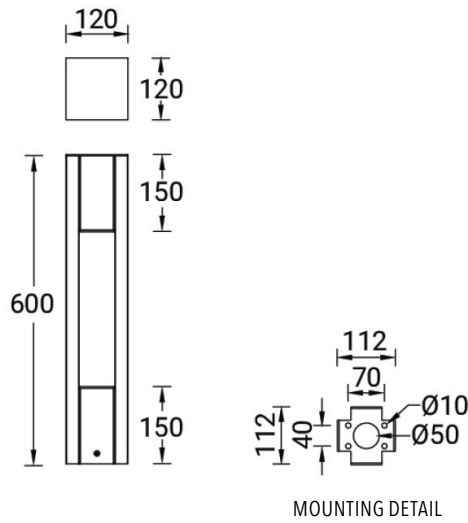

**VANCOUVER 31 (VA-10101)**

**Product description**

120x120 mm - 600 mm - No decorative pattern

**Luminaire structure**

- Die-cast aluminium housing and frame
- Extruded aluminium column
- Pre-treated before powder coating ensuring high corrosion resistance
- Single cable entry
- One IP68 connector supplied with 0.2 m of 3x1.0 sqmm outdoor cable
- Stainless steel fasteners in grade 304 with zinc flake coating (ZFC)
- Durable silicone rubber gasket
- High-efficiency optical reflector
- Clear toughened glass
- Integral control gear

**Light symbol**

G

**Product colour**

**Special finishes upon request**

**Technical information**

Light source	1 COB
Light source type	COB
Dimming type	On/Off
Material	Aluminium
Weight	12 kg
Operating temperature	-20°C to 40°C

<b>Luminaire</b>	
Power	7 W
Lumen	192 - 200 lm
Efficacy	27 - 29 lm/W
CCT / CRI	3000K CRI80, 4000K CRI80
Drive current	250 mA
Driver option	Integral control gear
Driver	Constant current (CC)
Input voltage	220-240 V 50/60 Hz

Optic	G [34°]
-------	---------

**VANCOUVER 31 (VA-10101)**

Product variants

HOW TO SPECIFY

LIGA	-	VA-10101	-	250	-	G	-	8030	-	ND	-	01
		<b>MODEL</b>		<b>OUTPUT</b>		<b>DISTRIBUTION</b>		<b>CRI/CCT</b>		<b>DIMMING</b>		<b>COLOUR FINISH</b>
		VA-10101		250 7W		G		8030		ND		01 BLACK
								8040				02 DARK GREY
												03 WHITE
												05 MATT SILVER
												06 BRONZE
												S - SPECIAL FINISH