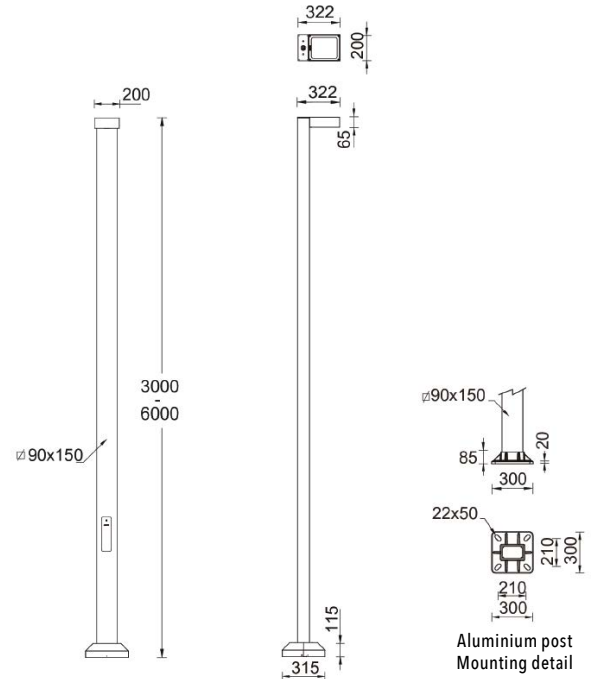

LIGHT LINEAR PT 7 (LI-21231)

Product variants

HOW TO SPECIFY

LIGA - LI-21231 - 700 - T2 - 8030 - ND - 01						
MODEL	OUTPUT	DISTRIBUTION	CRI/CCT	DIMMING	COLOUR FINISH	
LI-21231	700 28W	T2	8030	ND	01 BLACK	
		T3	8040	DALI	02 DARK GREY	
		T4			03 WHITE	
		LA01			05 MATT SILVER	
					06 BRONZE	
					S - SPECIAL FINISH	

Accessories

Internal cable support for pole 3 m
LIGA-A23991

Internal cable support for pole 4 m
LIGA-A24091