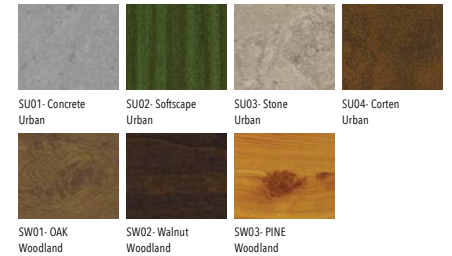

Special finishes upon request

Technical information

Light source	12 LED
Light source type	LED
Dimming type	DALI, On/Off
Material	Aluminium
Weight	9.4 kg
Operating temperature	-20°C to 40°C

Luminaire	
Power	14 & 27 W
Lumen	580 - 1050 lm
Efficacy	38 - 39 lm/W
CCT / CRI	3000K CRI80, 4000K CRI80
Drive current	350 & 700 mA
Driver option	Integral control gear
Driver	Constant current (CC)
Input voltage	220-240 V 50/60 Hz

Optic	G[360°]
Bug	B1-U3-G1
ULR	10%
ULOR	10%
CIE flux code n°3	72
MacAdam Ellipse	3 SDCM
Lifetime L90B10 (hrs)	120,000
Lifetime L80B10 (hrs)	120,000
Lifetime L80B50 (hrs)	120,000