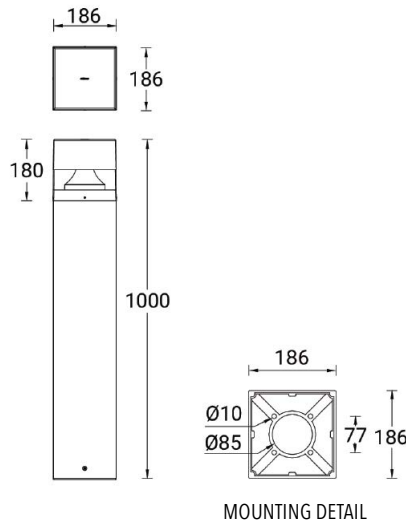

LIGHTSOFT 2 (LH-10685)

Product variants

HOW TO SPECIFY

LIGA	-	LH-10685	-	700	-	G	-	8030	-	ND	-	01
MODEL		OUTPUT		DISTRIBUTION		CRI/CCT		DIMMING		COLOUR FINISH		
LH-10685		350 14W		G		8030		ND		01 BLACK		
		700 27W				8040		DALI		02 DARK GREY		
										03 WHITE		
										05 MATT SILVER		
										06 BRONZE		
										S - SPECIAL FINISH		

Accessories