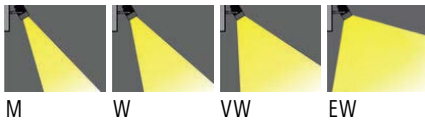

ODESSA 1 (OD-50001)

Product description

Small

Luminaire structure

- Die-cast aluminium housing
- Pre-treated before powder coating ensuring high corrosion resistance
- Single cable entry
- One IP68 connector supplied with 0.2 m of 3x1.0 sqmm outdoor cable for OD-50001
- Stainless steel fasteners in grade 304 with zinc flake coating (ZFC)
- Durable silicone rubber gasket
- High-efficiency optical reflector
- Clear toughened glass
- Integral control gear
- Arm mounting installation

Light symbol

Product colour

Special finishes upon request

Technical information

Light source	1 COB
Light source type	COB
Dimming type	DALI, On/Off
Material	Aluminium
Weight	1.7 kg
Operating temperature	-20°C to 40°C