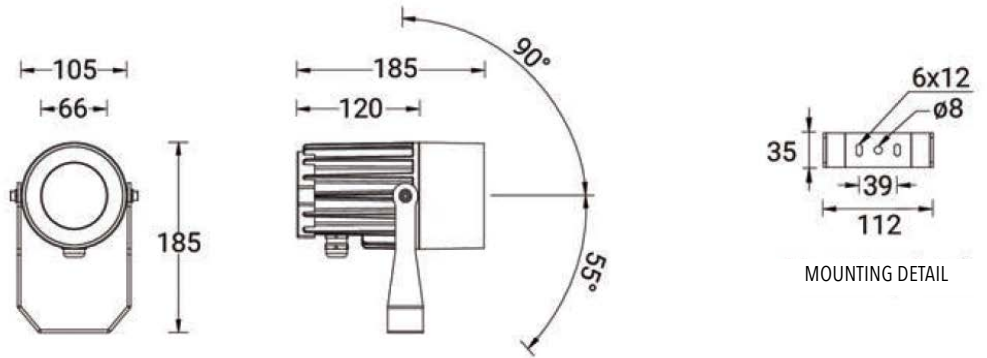

ODESSA 1 (OD-50001)

Product variants

HOW TO SPECIFY

LIGA	-	OD-50001	-	500	-	M	-	8030	-	ND	-	01
MODEL	OUTPUT	DISTRIBUTION	CRI/CCT	DIMMING	COLOUR FINISH							
OD-50001	500 20W	M	8030	ND	01 BLACK							
		W	8040	DALI	02 DARK GREY							
		VW			03 WHITE							
		EW			05 MATT SILVER							
					06 BRONZE							
					S - SPECIAL FINISH