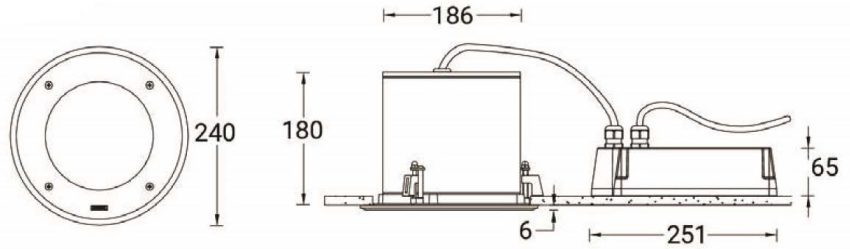

Light symbol

AS

Product colour

00 - Stainless Steel

Technical information

Light source	1 COB
Light source type	COB
Dimming type	DALI, On/Off
Material	Stainless Steel
Weight	4.2 kg
Operating temperature	-20°C to 40°C

Luminaire	
Power	29 W
Lumen	2535 - 2566 lm
Efficacy	87 - 88 lm/W
CCT / CRI	3000K CRI80, 4000K CRI80
Drive current	700 mA
Driver option	Remote driver (included)
Driver	Constant current (CC)
Input voltage	220-240 V 50/60 Hz

Optic	AS [46°x56°]
Bug	B1-U0-G0
ULR	0%
ULOR	0%
CIE flux code n°3	100
MacAdam Ellipse	3 SDCM
Lifetime L90B10 (hrs)	55,000

ROBUST 2 (RO-80487-S)

Product variants

HOW TO SPECIFY

LIGA	-	RO-80487-S	-	700	-	AS	-	8030	-	ND	-	00
MODEL	OUTPUT	DISTRIBUTION	CRI/CCT	DIMMING	COLOUR FINISH							
RO-80487-S	700 29W	AS	8030	ND	00 STAINLESS STEEL							
			8040	DALI								