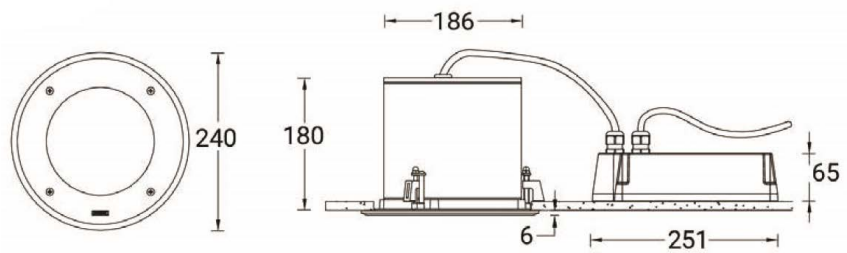

ROBUST 2 (RO-80486-S)

Product variants

HOW TO SPECIFY

LIGA	-	RO-80486-S	-	700	-	T2	-	8030	-	ND	-	00
		MODEL		OUTPUT		DISTRIBUTION		CRI/CCT		DIMMING		COLOUR FINISH
		RO-80486-S		700 36W		T2		8030		ND		00 STAINLESS STEEL
						T3		8040		DALI		
						T4