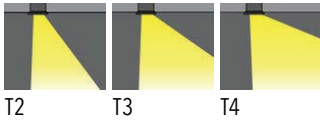

ROBUST 2 (RO-80486-S)

Product description

With remote IP65 driver - Round - Stainless frame

Luminaire structure

- Die-cast aluminium housing
- Pre-treated before powder coating ensuring high corrosion resistance
- Single cable entry
- Stainless steel fasteners in grade 304 with zinc flake coating (ZFC)
- Durable silicone rubber gasket
- Clear toughened glass
- High-efficiency optical reflector
- Remote driver (included)
- Recessed installation with remote IP65 driver

Light symbol

Product colour

Technical information

Light source	16 LED
Light source type	LED
Dimming type	DALI, On/Off
Material	Stainless Steel
Weight	4.2 kg
Operating temperature	-20°C to 40°C

Luminaire	
Power	36 W
Lumen	3476 - 3910 lm
Efficacy	97 - 109 lm/W
CCT / CRI	3000K CRI80, 4000K CRI80
Drive current	700 mA
Driver option	Remote driver (included)
Driver	Constant current (CC)
Input voltage	220-240 V 50/60 Hz

Optic	T2 [140°x46°], T3 [140°x68°] T4 [91°x76°]
Bug	B1-U0-G1
ULR	0%
ULOR	0%
CIE flux code n°3	98
MacAdam Ellipse	3 SDCM
Lifetime L90B10 (hrs)	90,000
Lifetime L80B10 (hrs)	90,000
Lifetime L80B50 (hrs)	90,000