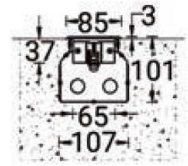

LIGHTALK 11 (LA-60025)

Product variants

HOW TO SPECIFY

LIGA	-	LA-60025	-	28	-	AS	-	8030	-	ND	-	00
		MODEL		OUTPUT		DISTRIBUTION		CRI/CCT		DIMMING		COLOUR FINISH
		LA-60025		28W		AS		8030		ND		00 STAINLESS STEEL
								8040				

MOUNTING DETAIL