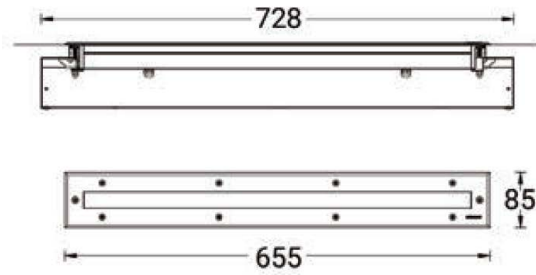

LIGHTALK 11 (LA-60025)

Product variants

HOW TO SPECIFY

LIGA	-	LA-60025	-	28	-	AS	-	8030	-	ND	-	00
		MODEL		OUTPUT		DISTRIBUTION		CRI/CCT		DIMMING		COLOUR FINISH
		LA-60025		28W		AS		8030		ND		00 STAINLESS STEEL
								8040