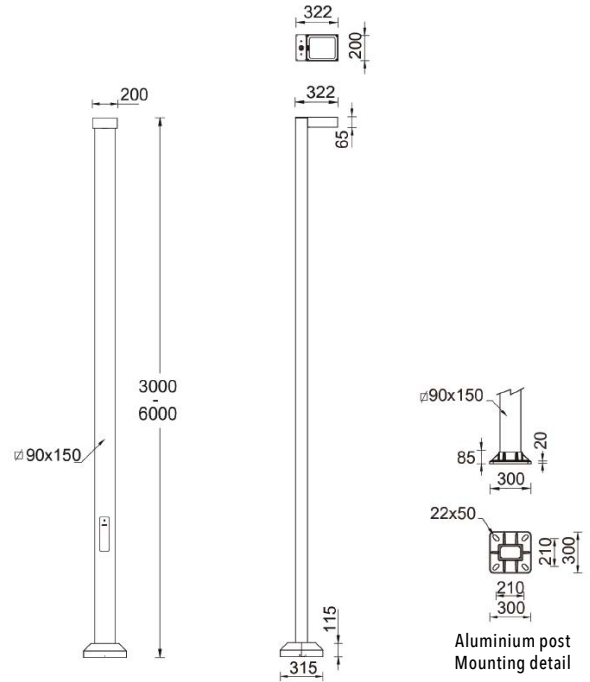

LIGHT LINEAR PT 8 (LI-21241)

Product variants

HOW TO SPECIFY

LIGA - LI-21241 - 700 - T2 - 8030 - ND - 01						
MODEL	OUTPUT	DISTRIBUTION	CRI/CCT	DIMMING	COLOUR FINISH	
LI-21241	700 54W	T2	8030	ND	01 BLACK	
		T3	8040	DALI	02 DARK GREY	
		T4			03 WHITE	
		LA01			05 MATT SILVER	
					06 BRONZE	
					S - SPECIAL FINISH	

Accessories

Internal cable support for pole 3 m
LIGA-A23991

Internal cable support for pole 4 m
LIGA-A24091