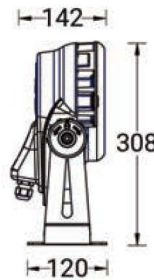

QUANTUM 1 (QA-50003)

Product variants

HOW TO SPECIFY

LIGA	-	QA-50003	-	350	-	VN	-	8030	-	ND	-	01
		MODEL		OUTPUT		DISTRIBUTION		CRI/CCT		DIMMING		COLOUR FINISH
		QA-50003		350 30W		VN		8030		ND		01 BLACK
								8040		DALI		02 DARK GREY
												03 WHITE
												05 MATT SILVER
												06 BRONZE
												S - SPECIAL FINISH