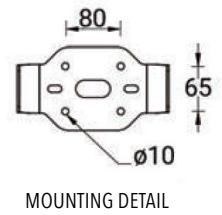

QUANTUM 1 (QA-50003)

Product variants

HOW TO SPECIFY

LIGA	-	QA-50003	-	350	-	VN	-	8030	-	ND	-	01
		MODEL		OUTPUT		DISTRIBUTION		CRI/CCT		DIMMING		COLOUR FINISH
		QA-50003		350 30W		VN		8030		ND		01 BLACK
								8040		DALI		02 DARK GREY
												03 WHITE
												05 MATT SILVER
												06 BRONZE
												S - SPECIAL FINISH