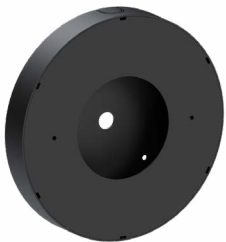

SANDY 3 (SA-31491)

Product description

Small

Luminaire structure

- Die-cast aluminium housing
- Pre-treated before powder coating ensuring high corrosion resistance
- Two cable entries for through wiring
- Stainless steel fasteners in grade 304 with zinc flake coating (ZFC)
- Durable silicone rubber gasket
- Opal UV-stabilised polycarbonate diffuser
- Integral control gear
- Optional surface mounting box for easy wiring or conduit connection when wiring from behind is not possible

Optic	0 [114°x107°]
Bug	B0-U1-G1
ULR	1.33%
ULOR	1.33%
CIE flux code n°3	93

SANDY 3 (SA-31491)

Product variants

HOW TO SPECIFY

LIGA	-	SA-31491	-	600	-	8030	-	ND	-	01
MODEL	OUTPUT	CRI/CCT	DIMMING	COLOUR FINISH						
SA-31491	600 19W	8030	ND	01 BLACK						
		8040	DALI	02 DARK GREY						
				03 WHITE						
				05 MATT SILVER						
				06 BRONZE						
				S - SPECIAL FINISH						

Accessories

Surface mounting box for easy cabling (SANDY 3)
LIGA-SCE-SANDY-3