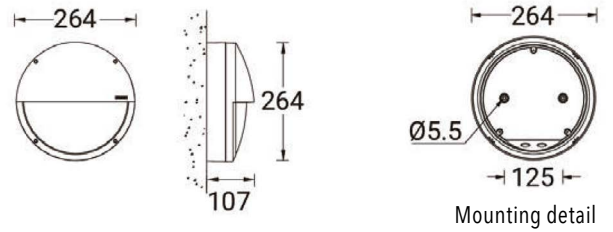

SANDY 3 (SA-31491)

Product variants

HOW TO SPECIFY

LIGA	-	SA-31491	-	600	-	8030	-	ND	-	01
MODEL	OUTPUT	CRI/CCT	DIMMING	COLOUR FINISH						
SA-31491	600 19W	8030	ND	01 BLACK						
		8040	DALI	02 DARK GREY						
				03 WHITE						
				05 MATT SILVER						
				06 BRONZE						
				S - SPECIAL FINISH