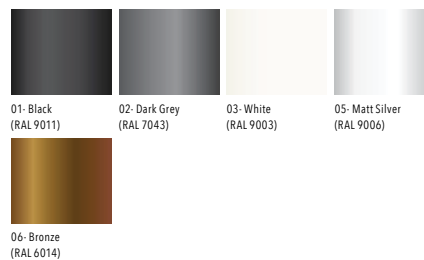

Product colour