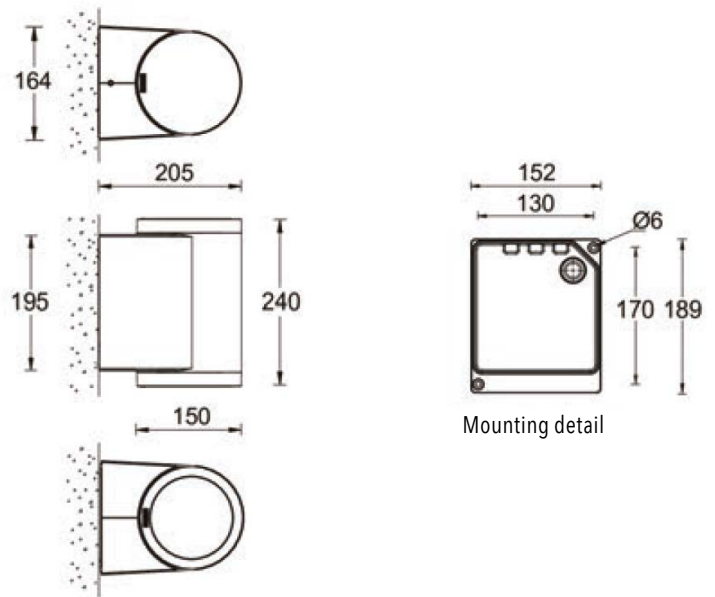

MARVIK 6 (MV-30051)

Product variants

HOW TO SPECIFY

LIGA - MV-30051 - 700 - M - N - 8030 - ND - 01						
MODEL	OUTPUT	DISTRIBUTION		CRI/CCT	DIMMING	COLOUR FINISH
DOWN-UP						
MV-30051	700 53W	M	M	8030	ND	01 BLACK
		N	N	8040	DALI	02 DARK GREY
		VW	VW			03 WHITE
		W	W			05 MATT SILVER
						06 BRONZE
					S - SPECIAL FINISH	

Accessories