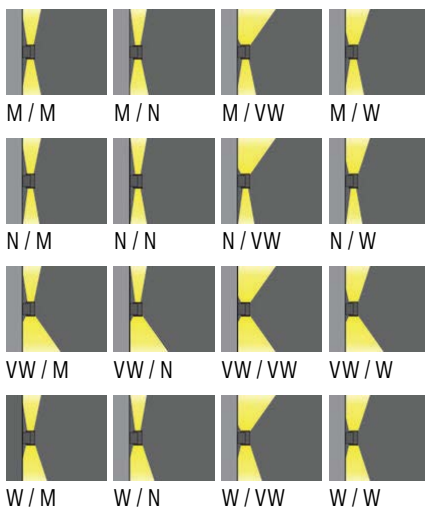

Light symbol