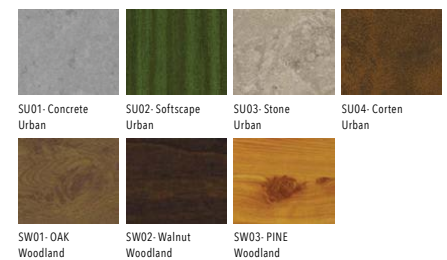

Special finishes upon request

Technical information

Light source	1 & 1 COB
Light source type	COB
Dimming type	DALI, On/Off
Material	Aluminium
Weight	4.6 kg
Operating temperature	-20°C to 40°C

Luminaire	
Power	53 W
Lumen	5890 - 6896 lm
Efficacy	109 - 128 lm/W
CCT / CRI	3000K CRI80, 4000K CRI80
Drive current	700 mA
Driver option	Integral control gear
Driver	Constant current (CC)
Input voltage	220-240 V 50/60 Hz

Optic	M [28°, N [16°, VW [68°, W [44°]
Optic (Up)	M [28°, N [16°, VW [68°, W [44°]
Bug	B3-U5-G0, B2-U5-G0
ULR	50%, 52%, 47%, 49%, 48%, 51%
ULOR	50%, 52%, 47%, 49%, 49%, 48%, 51%
CIE flux code n°3	100, 99
MacAdam Ellipse	3 SDCM
Lifetime L90B10 (hrs)	50,700
Lifetime L80B10 (hrs)	63,500
Lifetime L80B50 (hrs)	63,500