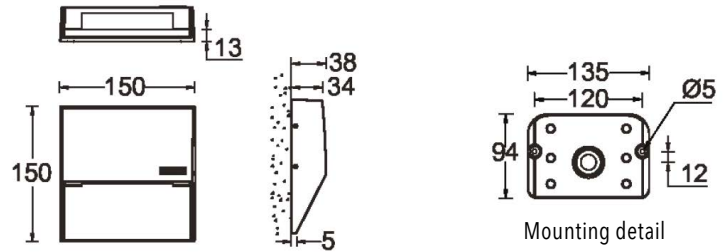

ABACUS 6 (AB-30031)

Product variants

HOW TO SPECIFY