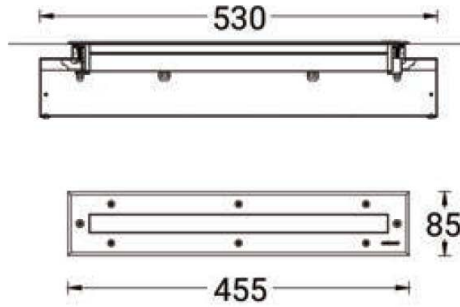

LIGHTALK 11 (LA-60024)

Product variants

HOW TO SPECIFY

LIGA	-	LA-60024	-	16	-	AS	-	8030	-	ND	-	00
		MODEL		OUTPUT		DISTRIBUTION		CRI/CCT		DIMMING		COLOUR FINISH
		LA-60024		16W		AS		8030		ND		00 STAINLESS STEEL
								8040