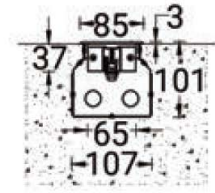

LIGHTALK 11 (LA-60024)

Product variants

HOW TO SPECIFY

LIGA	-	LA-60024	-	16	-	AS	-	8030	-	ND	-	00
		MODEL		OUTPUT		DISTRIBUTION		CRI/CCT		DIMMING		COLOUR FINISH
		LA-60024		16W		AS		8030		ND		00 STAINLESS STEEL
								8040				

MOUNTING DETAIL