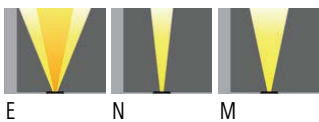

KIOS 7 (KI-60578)

Product description

With recessing box / driver - Flat frame - RGBW

Luminaire structure

- Die-cast aluminium housing
- Pre-treated before powder coating ensuring high corrosion resistance
- 5.5 mm thick front ring ingrade 316 stainless steel
- Single cable entry, through wiring upon request
- Supplied with 500mm power cable, 500mm DMX Input and 500mm DMX Output cables. IP Connectors not included
- Stainless steel fasteners in grade 304 with zinc flake coating (ZFC)
- Durable silicone rubber gasket
- Clear toughened glass
- High-efficiency PMMA lens
- Integral control gear
- Recessing box in high-density polyethylene is included
- Suitable for drive-over with a maximum load of 2000 kg
- Vehicles with pneumatic tyres can drive over the luminaire but the speed must not exceed 50 km/h
- Load is transferred by the housing to the foundation
- The distance between the floodlight and the illuminated surface should be at least 0.5 m

Light symbol

Product colour

Technical information

Light source	7 LED
Light source type	LED
Dimming type	DMX,DMX/RDM
Material	Stainless Steel
Weight	6.5 kg
Operating temperature	-20°C to 40°C

Luminaire	
Power	29 W
Lumen	1063 - 1299 lm
Efficacy	37 - 45 lm/W
CCT / CRI	RGBW30, RGBW40
Drive current	350 mA
Driver option	Integral control gear
Driver	Constant current (CC)
Input voltage	220-240 V 50/60 Hz

Optic	E [26°x 48°], N [21°], M [35°]
Bug	B0-U5-G0
ULR	100%
ULOR	100%

Product variants

HOW TO SPECIFY

LIGA	-	KI-60578	-	350	-	M	-	RGBW30	-	DMX/RDM	-	00
		MODEL		OUTPUT		DISTRIBUTION		CRI/CCT		DIMMING		COLOUR FINISH
		KI-60578		350 29W		E		RGBW30		DMX		00 STAINLESS STEEL
						N		RGBW40		DMX/RDM		
						M						